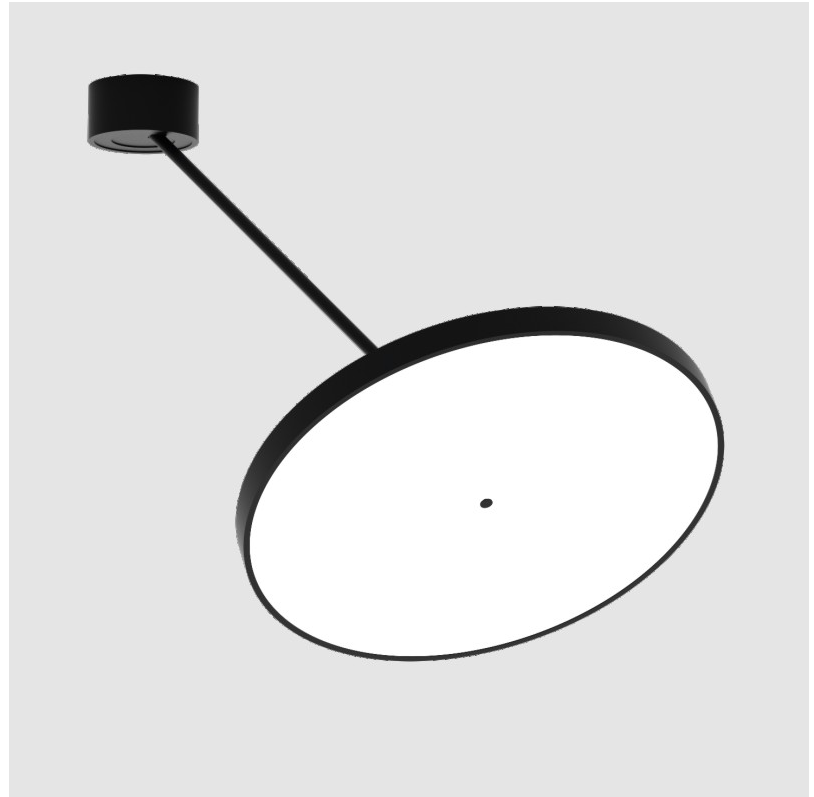

GENERAL

Series: Sign Diva Dancer
Subseries: Sign Diva Dancer
Brand: Prolicht
Division: Architectural
Mounting Type: Suspension
Mounting Location: Ceiling
Subcategory: Pendant

PHYSICAL

Shape: Round
Diameter (mm): 570
Diameter (in): 22 ⁷/₁₆
Height (mm): 870
Depth (mm): 72
Height (in): 34 ¹/₄
Depth (in): 2 ¹³/₁₆
Extension (mm): 750
Extension (in): 29 ¹/₂
Light Distribution: Adjustable / Direct
Weight (kg): 4.660
Weight (lbs): 10.273
Diffuser: PMMA - Opal / Micro-Prism / Sparkling Secret / Vintage Industrial
Fixture Finish: SSR / BKV / CWI / CRY / HAB / UFT / ITA / RUA / FTG / MYG / LOD / PUS / FRO / FUP / KIA / POP / BLS / SPG / MEY / GOH / GUM / CHC / COM / ABZ / JAG / OBR / MOS / ROR
Fixture Material: Extruded Aluminum / Steel

ELECTRICAL

Lamp Type: LED (Zhaga Standard)
Input Wattage (W): 49
Dimming: Tri-Mode (Non-Dimming and Phase Dimming (120Vac only) and 0-10V Dimming)
Driver Included: Yes
Driver Location: Integrated
Driver Type: Constant Current - Universal
Driver Class: Class 2
Input Voltage (V): 120 - 277
Constant Current (MA): 350

LED

Color Temperature (*K): 2700 / 3000 / 3500 / 4000
Max. Delivered Lumen (lm): 4978 / 5337 / 5384 / 5494
Nominal Lumen (lm): 6199 / 6646 / 6705 / 6842
CRI: >90 CRI
Lamp Life (hrs): 50000

OPTICAL

Adjustability: Rotational Canopy 170°; Tilting Canopy ±50°; Tilting Head ±90°

RATINGS AND CERTIFICATIONS

Certified By: Certified for North American Standards
IP rating: IP20