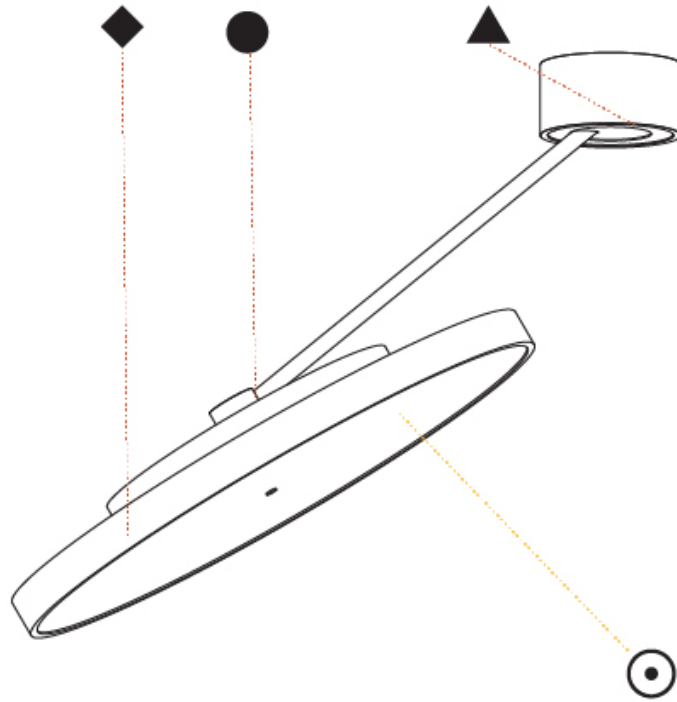

RATINGS AND CERTIFICATIONS

Certified By: Certified for North American Standards
 IP rating: IP20

SIGN DIVA DANCER SUSPENSION

A300041-

PROJECT	_____
TYPE	_____
SPECIFIER	_____
QUANTITY	_____
DATE	_____

A

SIGN DIVA DANCER KORONA SUSPENSION